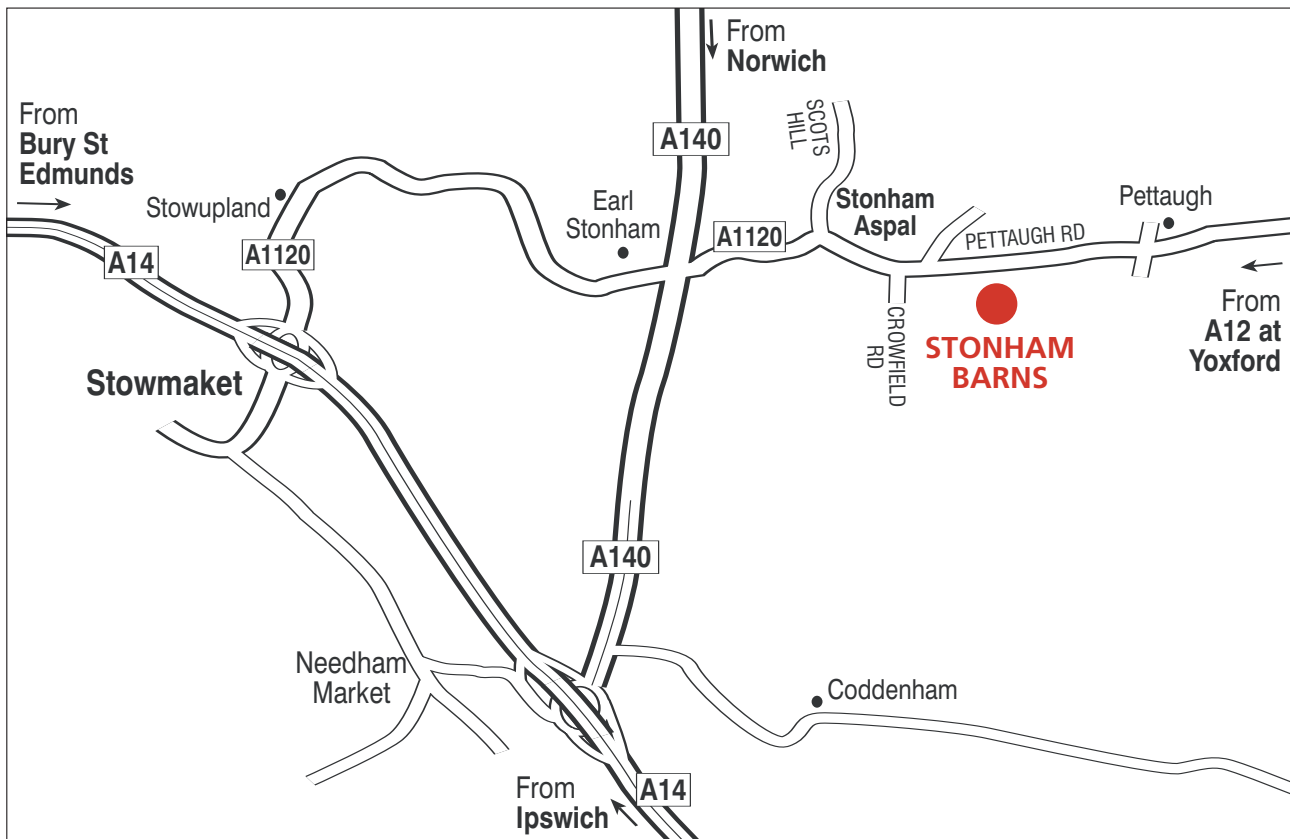

# STONHAM BARNES

CARAVAN AND CAMPING PARK

Pettaugh Road, Stonham Aspal, Stowmarket, Suffolk IP14 6AT.

## How to find Stonham Barnes Caravan and Camping Park

From the A14 between Stowmarket and Ipswich,  
take the A14 Norwich Road,  
then the A1120 to Stonham Aspal and Stonham Barnes.

Telephone: **01892 613492**