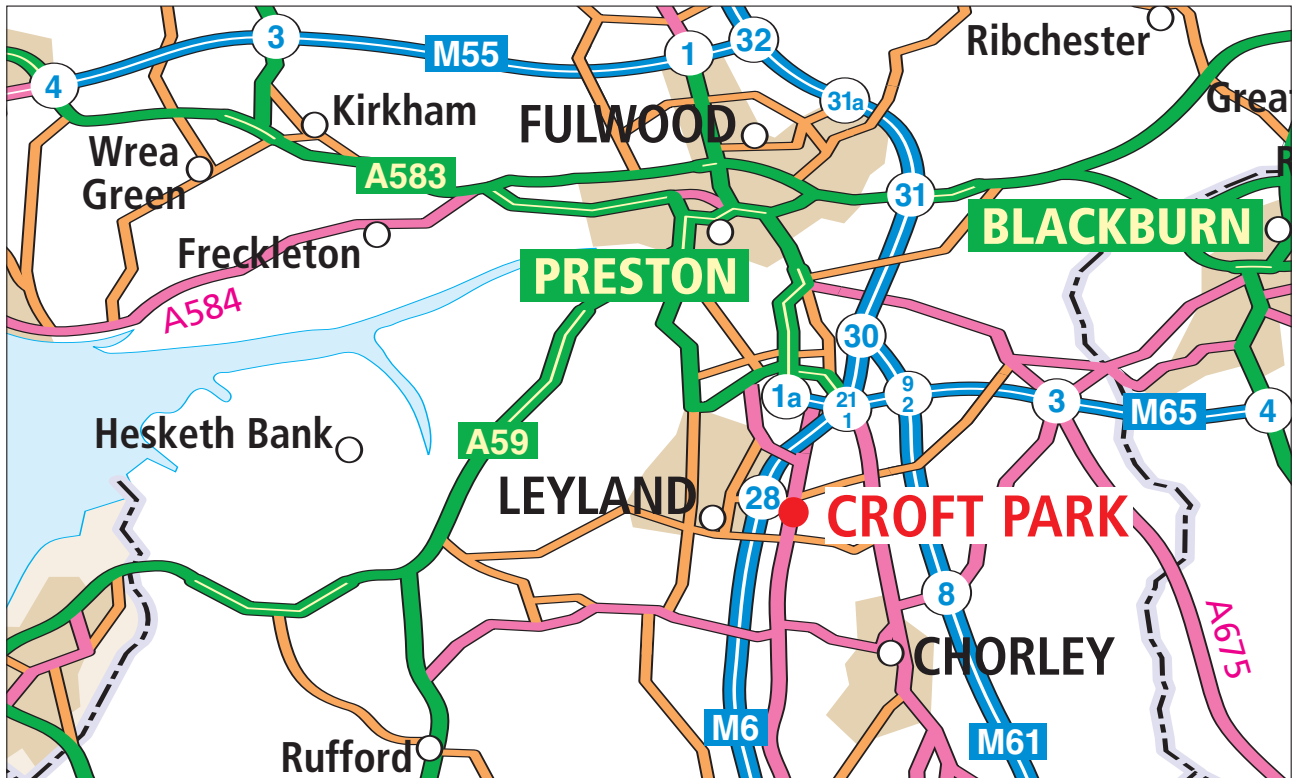

CROFT PARK

RESIDENTIAL PARK HOME ESTATE

Wigan Road, Leyland, Lancashire PR25 5UF.

Directions from the M6 motorway to Croft Park Residential Park

- Leave M6 at junction 28 signposted Leyland.
- Turn onto Leyland Way signposted Chorley (B5256).
- On entering Leyland, continue forward.
- At 'The Hayrick' PH turn right on to Wigan Road - A49 (signposted Euxton).
- Forward for 1/4 mile.
- Croft Park entrance can be found on the right hand side.