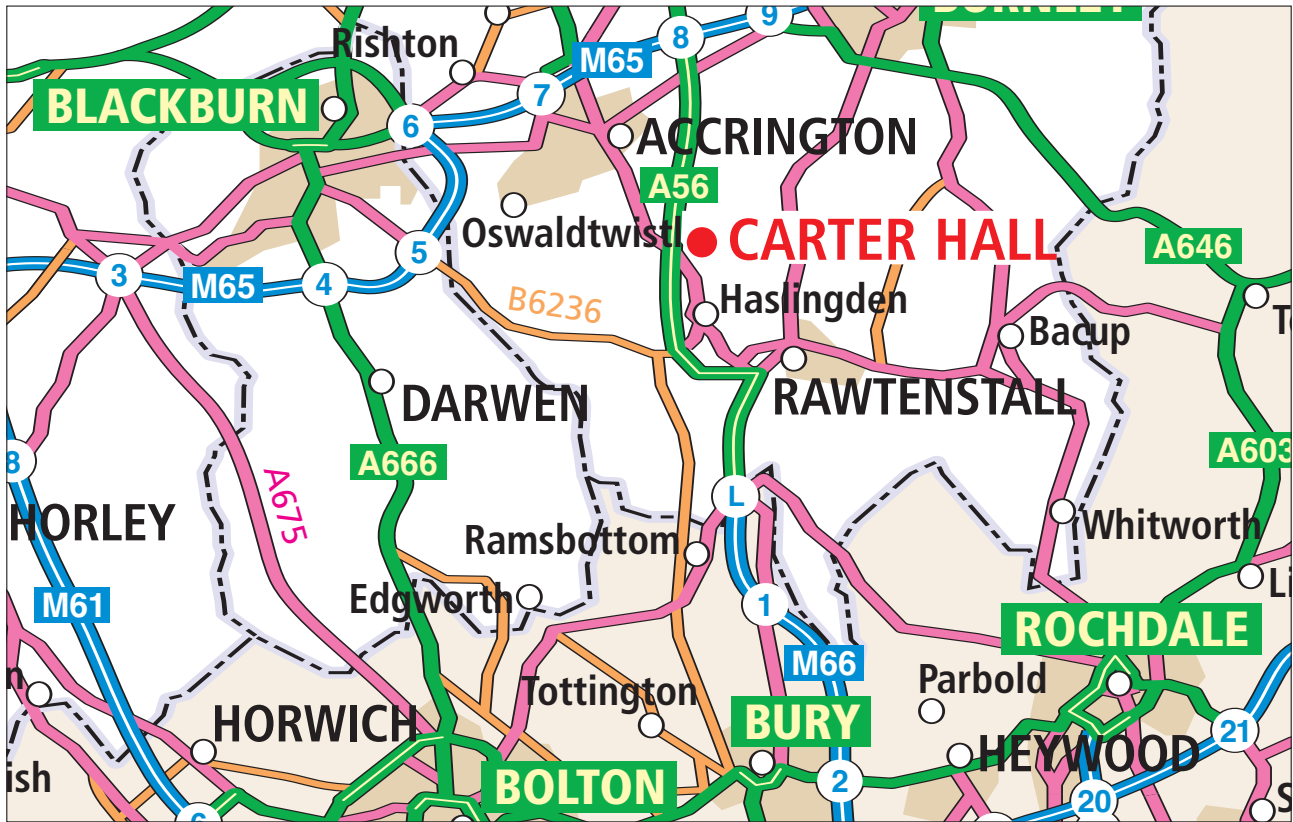

HALL PARK CARTER HALL

RESIDENTIAL PARK HOME ESTATE

Hall Park, Blackburn Rd, Haslingden, Rossendale, Lancashire, BB4 5BQ.

Directions from the M65 motorway to Carter Hall Residential Park

- Leave M65 at junction 8.
- At roundabout follow the A56, signposted Bury.
- At roundabout take 1st exit onto the A680, signposted Haslingden.
- Forward for 1/4 mile.
- The entrance to Carter Hall can be identified by our signs and two stone pillars on the right hand side.
- The drive will lead you into Carter Hall.