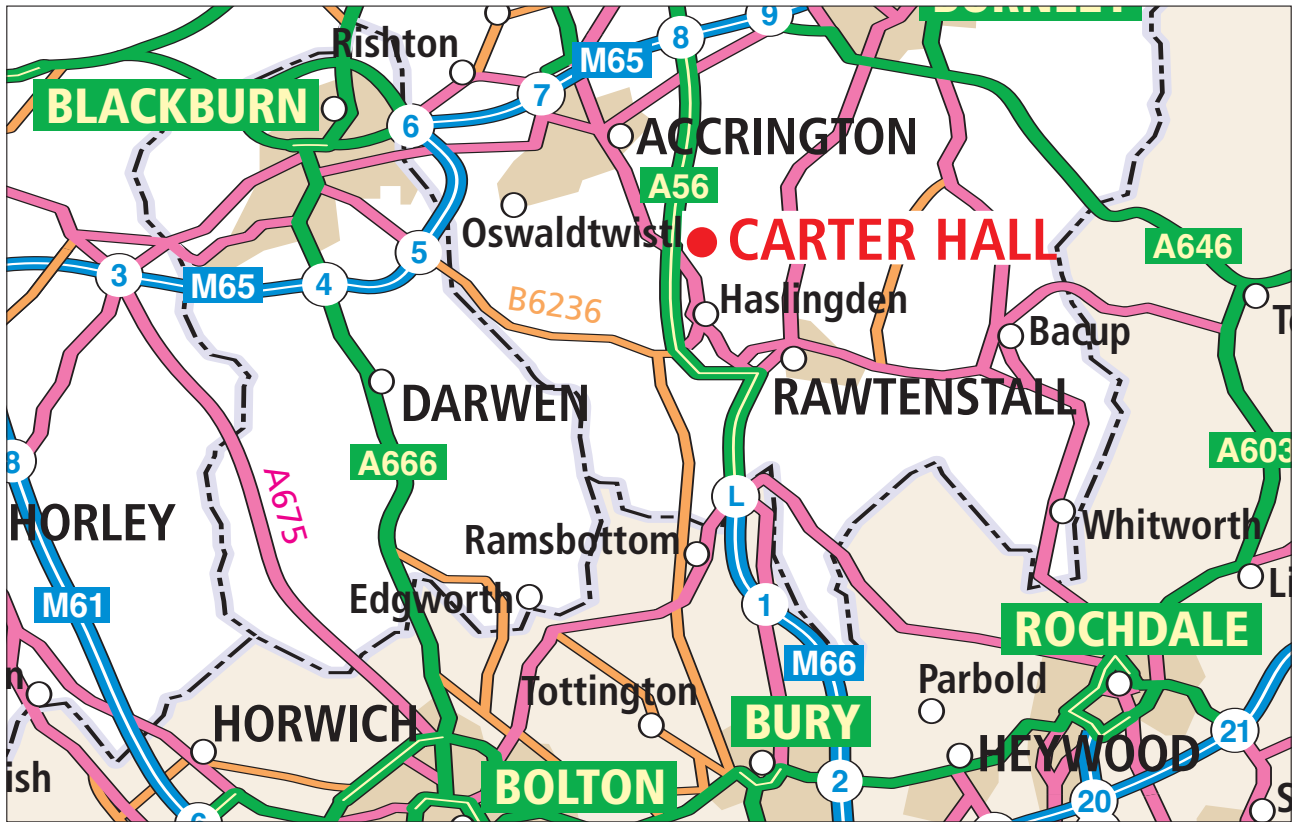

# HALL PARK CARTER HALL

RESIDENTIAL PARK HOME ESTATE

Hall Park, Blackburn Rd, Haslingden, Rossendale, Lancashire, BB4 5BQ.

## Directions from the M65 motorway to Croft Park Residential Park

- Leave M65 at junction 8.
- At roundabout follow the A56, signposted Bury.
- At roundabout take 1st exit onto the A680, signposted Haslingden.
- Forward for 1/4 mile.
- The entrance to Carter Hall can be identified by our signs and two stone pillars on the right hand side.
- The drive will lead you into Carter Hall.